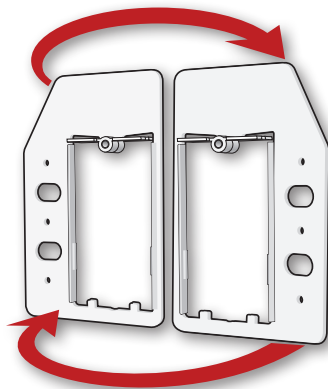

# AS EASY AS OPENING A BOOK

REVEALS A NEW  
LOOK TO THE  
TRADITIONAL  
VERTICAL-  
OPENING  
VALVES

### Reversible Flange

**accommodates different installation requirements:**

Unlike a traditional valve, the flange of this new valve is completely separate from the body, and therefore, it can be placed either on the left or right of the valve depending on your installation requirements. The installer can choose to install the flange in either direction and the electrical box will remain at the top.