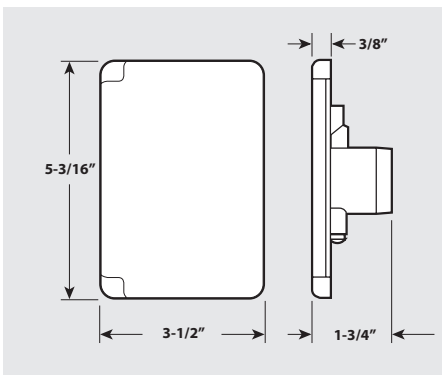

### Reversible Flange

**accommodates different installation requirements:**

Unlike a traditional valve, the flange of this new valve is completely separate from the body, and therefore, it can be placed either on the left or right of the valve depending on your installation requirements. The installer can choose to install the flange in either direction and the electrical box will remain at the top.