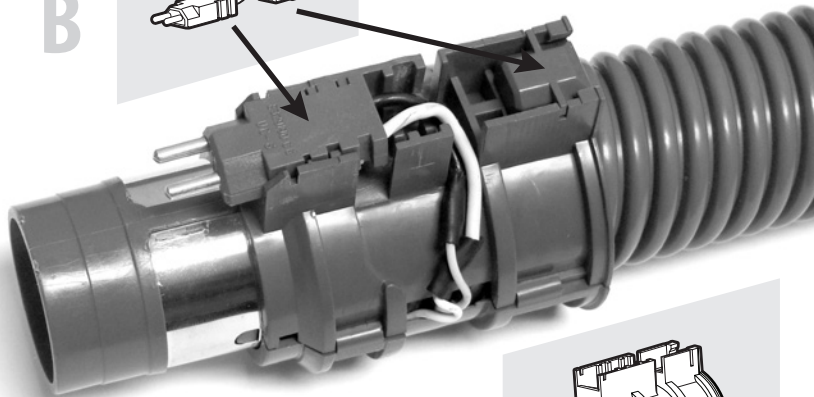

Note: If you have a 2 Wire Handle, dummy plug is located as shown.

6 SKU's Available As Service Components

HAYDEN SUPER HOSE III

5 SKU's Available As Service Components

4-Wire Cuff Assembly - Direct Connect

Press lower tab on bottom of Cuff Housing to release.

Component Kit A	Part Description	Components Included
- Canplas SKU# 805889	Cuff Housing	• Cuff Housing

Kit A can be used for 4-Wire & 2 Wire applications.

B

Component Kit B	Part Description	Components Included
- Canplas SKU# 805885	Electrical Plug Set For 4-Wire Hose	• Electrical Plug • Dummy Block

Component Kit C4	Part Description	Components Included
- Canplas SKU# 805886	Cuff Assembly For 4-Wire Hose	• Low Voltage Contact - 2pcs • Cuff Tube • Cuff Supporter • Cuff Supporter Cover • Terminals & Shrink Tubes - 2 Sets

C4

4-Wire Cuff Assembly - Pigtail Connect

D

Component Kit D	Part Description	Components Included
- Canplas SKU# 805888	6' Cord	• 6' Cord for Reversed Cuff

Electrical Plug & Dummy Block in Reversed Position