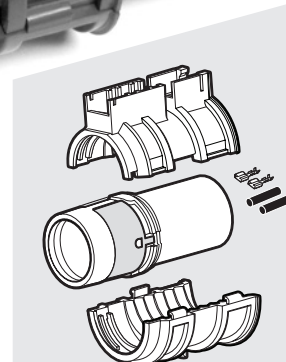

Press lower tab on bottom of Cuff Housing to release.

Component Kit A	Part Description	Components Included
- Canplas SKU# 805889	Cuff Housing	• Cuff Housing

Kit A can be used for 4-Wire & 2 Wire applications.

B

Component Kit B	Part Description	Components Included
- Canplas SKU# 805885	Electrical Plug Set For 4-Wire Hose	• Electrical Plug • Dummy Block

Component Kit C4	Part Description	Components Included
- Canplas SKU# 805886	Cuff Assembly For 4-Wire Hose	• Low Voltage Contact - 2pcs • Cuff Tube • Cuff Supporter • Cuff Supporter Cover • Terminals & Shrink Tubes - 2 Sets

C4

4-Wire Cuff Assembly - Pigtail Connect

D

Component Kit D	Part Description	Components Included
- Canplas SKU# 805888	6' Cord	• 6' Cord for Reversed Cuff

Electrical Plug & Dummy Block in Reversed Position

2-Wire Cuff Assembly - Direct Connect

C2

Component Kit C2	Part Description	Components Included
- Canplas SKU# 805887	Cuff Assembly For 2-Wire Hose	• Dummy Block- 2pcs • Low Voltage Contact - 2pcs • Cuff Tube • Cuff Supporter • Cuff Supporter Cover • Terminals & Shrink Tubes - 2 Sets