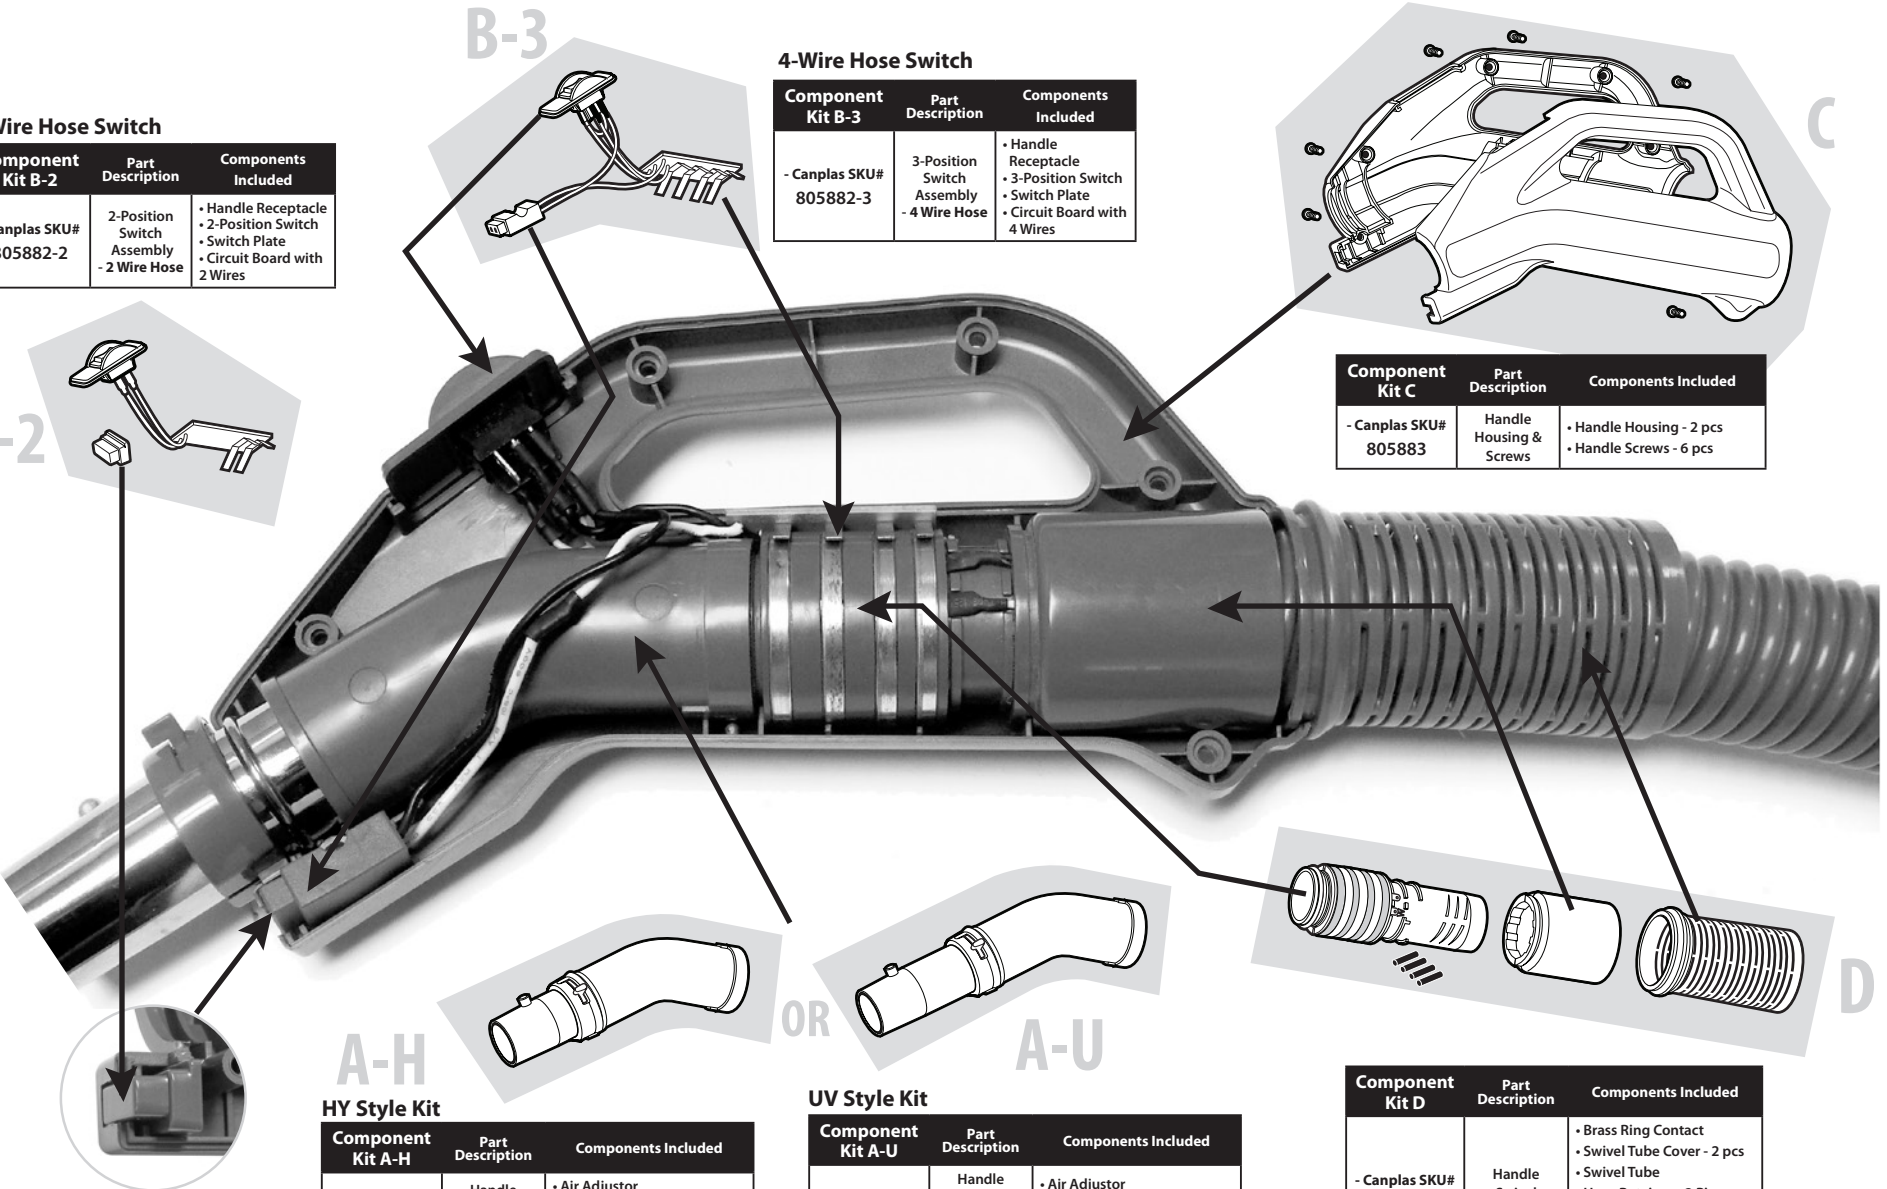

HAYDEN SUPER HOSE III

Handle Assembly 2 & 4-Wire Hose Repair Kits

2-Wire Hose Switch

Component Kit B-2	Part Description	Components Included
- Canplas SKU# 805882-2	2-Position Switch Assembly - 2 Wire Hose	• Handle Receptacle • 2-Position Switch • Switch Plate • Circuit Board with 2 Wires

4-Wire Hose Switch

Component Kit B-3	Part Description	Components Included
- Canplas SKU# 805882-3	3-Position Switch Assembly - 4 Wire Hose	• Handle Receptacle • 3-Position Switch • Switch Plate • Circuit Board with 4 Wires

Component Kit C	Part Description	Components Included
- Canplas SKU# 805883	Handle Housing & Screws	• Handle Housing - 2 pcs • Handle Screws - 6 pcs

Component Kit D	Part Description	Components Included
- Canplas SKU# 805884	Handle Swivel Assembly Kit	• Brass Ring Contact • Swivel Tube Cover - 2 pcs • Swivel Tube • Hose Retainer - 2 Pieces • Hose Strain Relief • Seal Ring • Shrink Tubes - 4 pcs

HY Style Kit

Component Kit A-H	Part Description	Components Included
- Canplas SKU# 805881HY	Handle Tube & Air Management Kit - HY Style	• Air Adjustor • Air-Release Ring - HY Style • Stub Tube - HY Style • Long Tube

UV Style Kit

Component Kit A-U	Part Description	Components Included
- Canplas SKU# 805881UV	Handle Tube & Air Management Kit - UV Style	• Air Adjustor • Air-Release Ring - UV Style • Stub Tube - UV Style • Long Tube

Note: If you have a 2 Wire Handle, dummy plug is located as shown.

6 SKU's Available As Service Components