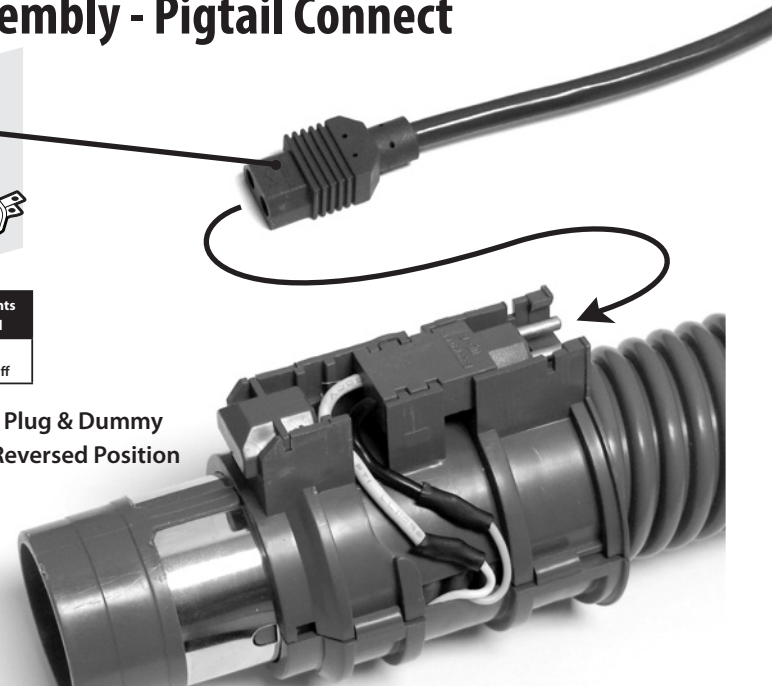

B

Component Kit B	Part Description	Components Included
- Canplas SKU# 805885	Electrical Plug Set For 4-Wire Hose	• Electrical Plug • Dummy Block

Component Kit C4	Part Description	Components Included
- Canplas SKU# 805886	Cuff Assembly For 4-Wire Hose	• Low Voltage Contact - 2pcs • Cuff Tube • Cuff Supporter • Cuff Supporter Cover • Terminals & Shrink Tubes - 2 Sets

C4

4-Wire Cuff Assembly - Pigtail Connect

D

Component Kit D	Part Description	Components Included
- Canplas SKU# 805888	6' Cord	• 6' Cord for Reversed Cuff

Electrical Plug & Dummy Block in Reversed Position

2-Wire Cuff Assembly - Direct Connect

C2

Component Kit C2	Part Description	Components Included
- Canplas SKU# 805887	Cuff Assembly For 2-Wire Hose	• Dummy Block- 2pcs • Low Voltage Contact - 2pcs • Cuff Tube • Cuff Supporter • Cuff Supporter Cover • Terminals & Shrink Tubes - 2 Sets