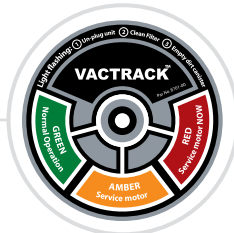

### VacTrack™

Electronically monitors performance and signals when to empty canister and service motor. VacTrack™ is also available in the SuperHose™ handle.

### High Efficiency Cartridge Filters

The most important component for motor protection. No bags, screens or so-called "self cleaning" systems. Washable filter in the Premier. Advanced re-usable filter in all other models.

### Cyclonic Separation

The most advanced method to separate dust debris. Maintains maximum airflow for continuous cleaning power and longer motor life.